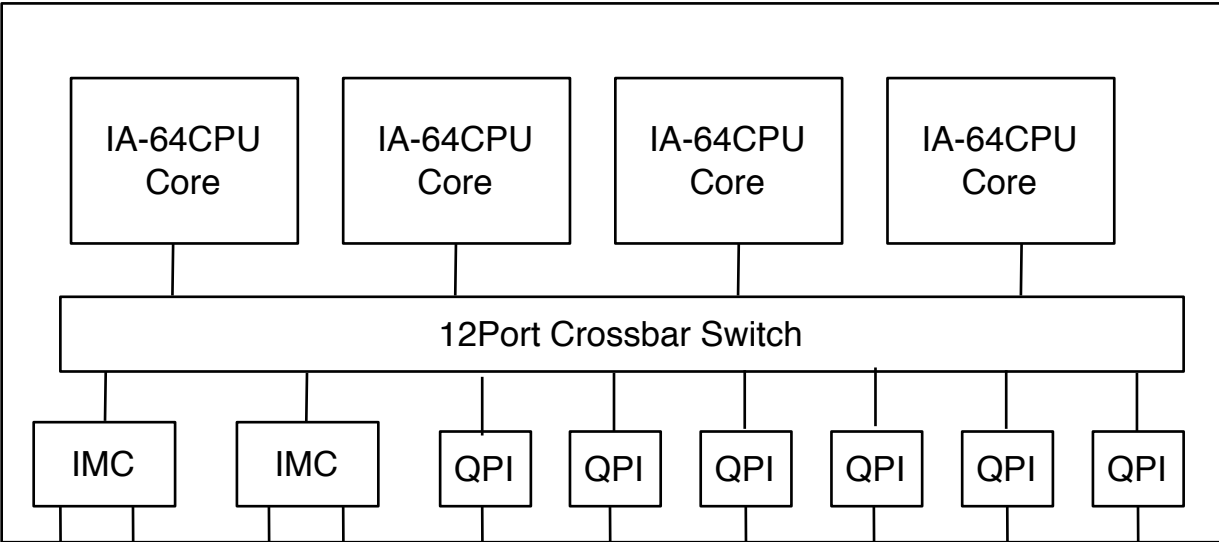

Integrated Memory Controller

QuickPath interconnect

2x4.8GB

4x4.8GB

2x4.8GB