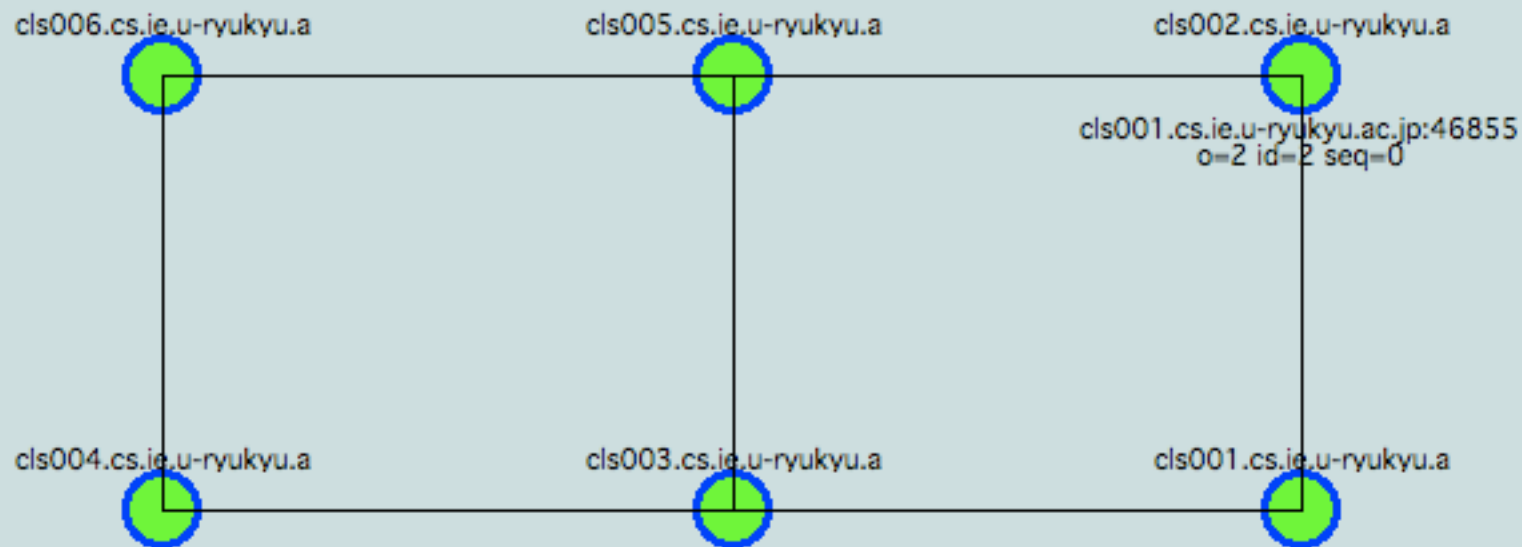

Sequence Number =&gt; 88

Visualize Data
[ HELP ]
Left Click => Increment Sequence
Right Click => Decrement Sequence
Show Console! Outputs Tuple Data