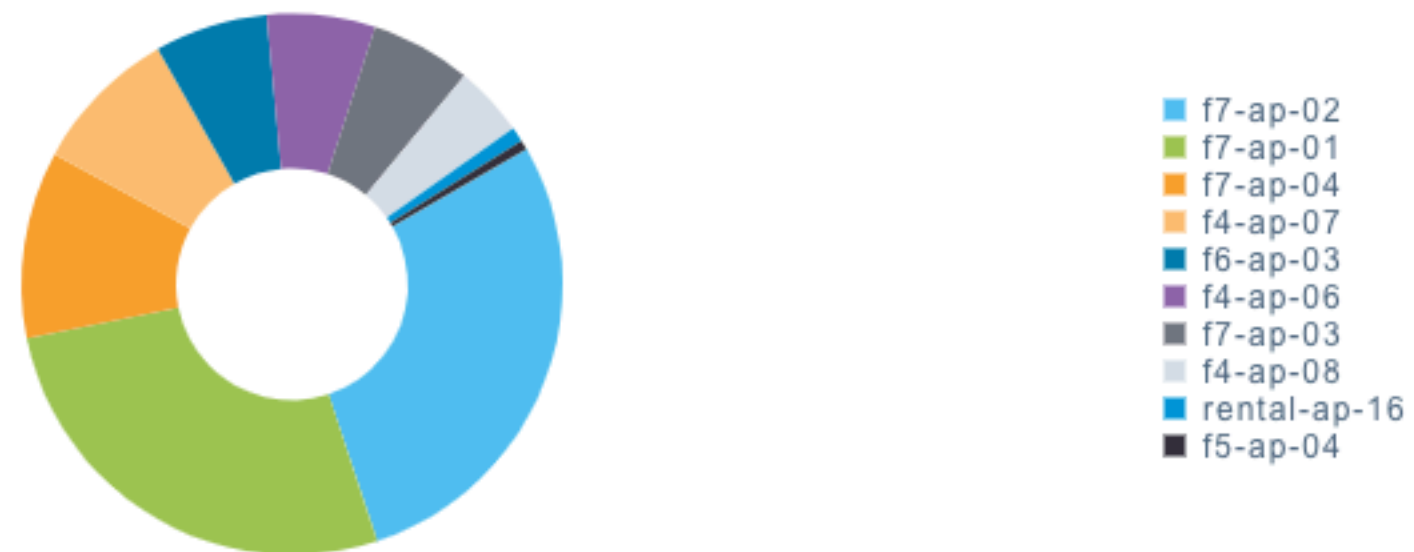

-  **Monitoring**
-  **Network Summary**
- Access Points
- Clients
-  **Applications**
-  **Rogues**
- Access Points
- Clients
-  **Interferers**
-  **Wireless Dashboard**
- AP Performance
- Client Performance
-  **Best Practices**
-  **Wireless Settings**
-  **Management**
-  **Advanced**

## NETWORK SUMMARY

 Wireless Networks <span style="font-size: 24px;">2</span>	 Access Points <span style="font-size: 24px;">27</span>	2.4GHz 5GHz Active Clients <span style="font-size: 24px;">6</span> <span style="font-size: 24px;">25</span>	APs Clients Rogues <span style="font-size: 24px;">197</span> <span style="font-size: 24px;">42</span>	2.4GHz 5GHz Interferers <span style="font-size: 24px;">258</span> <span style="font-size: 24px;">1</span>
--	---	---	---	---

### ACCESS POINTS BY USAGE